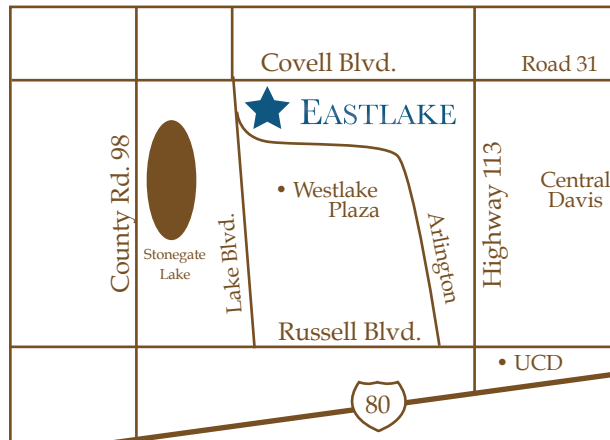

# EASTLAKE

Townhomes & Apartments

1420 Lake Blvd, Davis, CA 95616  
 (530) 758-5253 • fax (530) 758-3413

*Welcome to comfort,  
 convenience, and a  
 better lifestyle.*

**STONESFAIR**  
 www.stonesfair.com

**From Sacramento:**

Take I-80 West toward San Francisco to 113 North toward Woodland. Take the Russell Blvd Exit and turn left. Head West on Russell, staying in the left hand lane, curving around a set of walnut trees. Turn right on Lake Blvd. Eastlake will be on the right.

**From San Francisco:**

Take I-80 East toward Sacramento/Reno to 113 North toward Woodland. Take the Russell Blvd Exit and turn left. Head West on Russell, staying in the left hand lane, curving around a set of walnut trees. Turn right on Lake Blvd. Eastlake will be on the right.