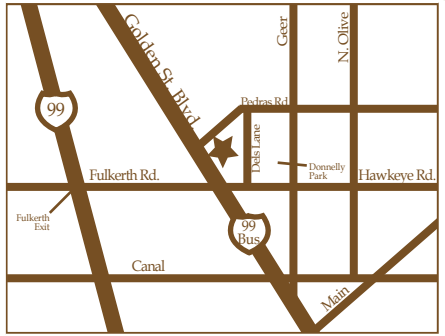

# Park Knolls

## apartment homes

**From Modesto:**  
 Take CA-99 South. Take the Fulkerth Road exit. Turn left on Fulkerth Road. Fulkerth Road becomes West Hawkeye Avenue. Turn left on Dels Lane. Turn into Park Knolls.

**From Merced:**  
 Take CA-99 North. Take the Fulkerth Road exit. Turn right on Fulkerth Road. Fulkerth Road becomes West Hawkeye Avenue. Turn left on Dels Lane. Turn into Park Knolls.

**From San Francisco:**  
 Take I-80 East toward Oakland. Merge onto I-580 East/Downtown Oakland (CA-24) towards Hayward/Stockton. Take I-205 East toward Stockton/Iracy. Merge onto I-5 North. Take the CA-120 exit East toward Manteca/Sonora. Take CA-99 South. Take the Fulkerth Road exit. Turn left on Fulkerth Road. Fulkerth Road becomes West Hawkeye Avenue. Turn left on Dels Lane. Turn into Park Knolls.