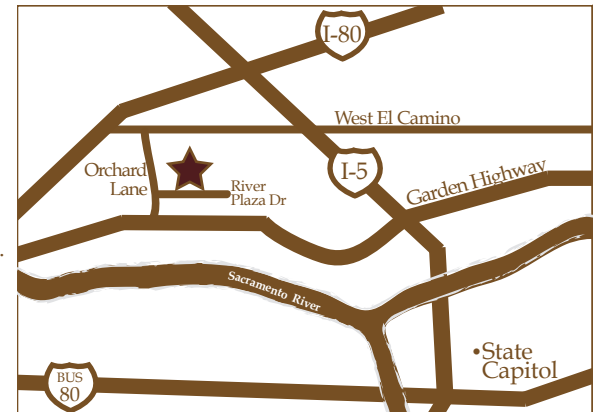

RIVERVIEW RANCH

apartment homes

2763 River Plaza Drive, Sacramento, CA 95833 • (916) 923-6300

From West Sacramento:
Take 80 toward Reno, exit at West El Camino and head east, turn right on Orchard Lane, and turn left on River Plaza Drive. Riverview Ranch will be on the left.

From Downtown Sacramento:
Take I-5 north, exit at Garden Highway and head west, turn right on Orchard Lane, and turn right on River Plaza Drive. Riverview Ranch will be on the left.

From North Sacramento:
Take 80 west, exit at West El Camino and head east, turn right on Orchard Lane, and turn left on River Plaza Drive. Riverview Ranch will be on the left.